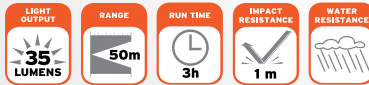

speck

1. the ultimate personal micro-light
   - carabiner attaches to bags & clothing with ease
   - super -bright LED never needs replacing
   - extra set of batteries included
   - easy one-hand operation
2. $11.95 MAP

turbo

- high power LED bulb (35+ lumens)
- 180+ minutes of light per charge
- colorful anodized aluminum body
- water resistant / submersible
- red glow charging indicator
- rechargeable Ni-MH battery
- shines 50m/150ft

$19.95 MAP

super charger

- high power LED bulb (35+ lumens)
- 480+ minutes of light per charge
- red glow charging indicator
- rechargeable Ni-MH battery
- high, low and safety strobe functions
- 2 x USB power cell

$59.95 MAP

spark

1. the ultimate personal micro-light
   - carabiner attaches to bags & clothing with ease
   - super- bright LED never needs replacing
   - extra set of batteries included
   - easy one-hand operation
2. $15.95 MAP

search

- high power LED bulb (50 lumens)
- 180+ minutes of light per charge
- water resistant / submersible
- red glow charging indicator
- rechargeable Ni-MH battery
- shines 75 meters / 150 feet

$29.95 MAP

color options

- 00 racecar red
- 01 hazard county orange
- 02 taxi yellow
- 03 gremlin green
- 04 lil mule blue
- 05 pink caddy
- 06 plum purple
- 08 time machine titanium
- 09 jet black
- 50 covert camo
- 11 gunmetal grey

throttle

1. high power LED bulb (25+ lumens)
   - 300+ minutes of light per charge
   - red glow charging indicator
   - rechargeable Ni-MH battery
   - safety strobe function
   - high-strength composite housing
   - guaranteed fit into any 12V socket
2. $14.95 MAP

rescue

- high power LED bulb (96 lumens)
- 60+ minutes of light per charge
- colorful anodized aluminum body
- rechargeable Lithium Ion battery
- water resistant / submersible
- safety strobe function
- shines 100m/300ft

$39.99 MAP

custom laser engraving